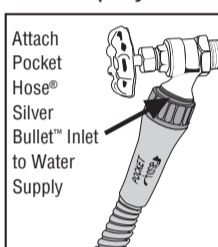

Thank you for your purchase of the new Pocket Hose® Silver Bullet™.

Instructions For Use:

1. Remove the Pocket Hose® Silver Bullet™ from the package and completely unravel. Note: The Adjustable Spray Aluminum Nozzle will be extended in the closed position. (Figure 1)
2. Ensure Adjustable Spray Aluminum Nozzle is attached tightly to the connector. (Figure 2)
3. Attach the Pocket Hose® Silver Bullet™ inlet to the water supply of your home. (Figure 3)
4. Turn on the tap from your home's water supply and let the Pocket Hose® Silver Bullet™ fully expand.
5. Holding the connector between thumb and forefinger, turn the nozzle counter-clockwise to the open position to spray.

Figure 1

Figure 2

Figure 3

Figure 4

Using Adjustable Spray Aluminum Nozzle:

Turn Adjustable Spray Aluminum Nozzle counter-clockwise to turn on. Turn clockwise to turn off.

Adjustable Spray Patterns

Storing the Pocket Hose® Silver Bullet™:

After use, turn off the tap for your home's water supply. Twist open the Adjustable Spray Aluminum Nozzle to drain the water from the Pocket Hose® Silver Bullet™. As this happens, the Pocket Hose® Silver Bullet™ will shrink to its original size.