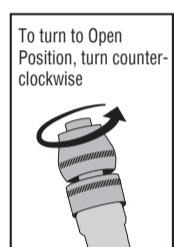

Thank you for your purchase of the new Pocket Hose® Silver Bullet™.

Instructions For Use:

1. Remove the Pocket Hose® Silver Bullet™ from the package and completely unravel. Note: The Adjustable Spray Aluminum Nozzle will be extended in the closed position. (Figure 1)
2. Ensure Adjustable Spray Aluminum Nozzle is attached tightly to the connector. (Figure 2)
3. Attach the Pocket Hose® Silver Bullet™ inlet to the water supply of your home. (Figure 3)
4. Turn on the tap from your home's water supply and let the Pocket Hose® Silver Bullet™ fully expand.
5. Holding the connector between thumb and forefinger, turn the nozzle counter-clockwise to the open position to spray.

Figure 1

Figure 2

Figure 3

Figure 4

Using Adjustable Spray Aluminum Nozzle:

Turn Adjustable Spray Aluminum Nozzle counter-clockwise to turn on. Turn clockwise to turn off.

Adjustable Spray Patterns

Storing the Pocket Hose® Silver Bullet™:

After use, turn off the tap for your home's water supply. Twist open the Adjustable Spray Aluminum Nozzle to drain the water from the Pocket Hose® Silver Bullet™. As this happens, the Pocket Hose® Silver Bullet™ will shrink to its original size.