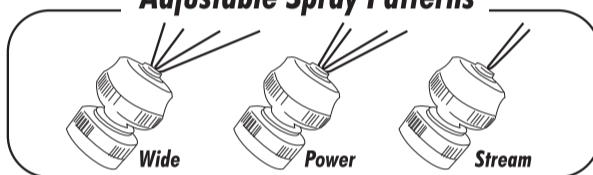

Thank you for your purchase of the new Pocket Hose® Silver Bullet™.

Instructions For Use:

1. Remove the Pocket Hose® Silver Bullet™ from the package and completely unravel. Note: The Adjustable Spray Aluminum Nozzle will be extended in the closed position. (Figure 1)
2. Ensure Adjustable Spray Aluminum Nozzle is attached tightly to the connector. (Figure 2)
3. Attach the Pocket Hose® Silver Bullet™ inlet to the water supply of your home. (Figure 3)
4. Turn on the tap from your home's water supply and let the Pocket Hose® Silver Bullet™ fully expand.
5. Holding the connector between thumb and forefinger, turn the nozzle counter-clockwise to the open position to spray.

Figure 1

Figure 2

Figure 3

Figure 4

Using Adjustable Spray Aluminum Nozzle:

Turn Adjustable Spray Aluminum Nozzle counter-clockwise to turn on. Turn clockwise to turn off.

Adjustable Spray Patterns

Storing the Pocket Hose® Silver Bullet™:

After use, turn off the tap for your home's water supply. Twist open the Adjustable Spray Aluminum Nozzle to drain the water from the Pocket Hose® Silver Bullet™. As this happens, the Pocket Hose® Silver Bullet™ will shrink to its original size.