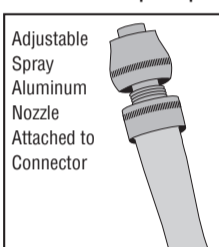

Thank you for your purchase of the new Pocket Hose® Silver Bullet™.

Instructions For Use:

1. Remove the Pocket Hose® Silver Bullet™ from the package and completely unravel. Note: The Adjustable Spray Aluminum Nozzle will be extended in the closed position. (Figure 1)
2. Ensure Adjustable Spray Aluminum Nozzle is attached tightly to the connector. (Figure 2)
3. Attach the Pocket Hose® Silver Bullet™ inlet to the water supply of your home. (Figure 3)
4. Turn on the tap from your home's water supply and let the Pocket Hose® Silver Bullet™ fully expand.
5. Holding the connector between thumb and forefinger, turn the nozzle counter-clockwise to the open position to spray.

Figure 1

Figure 2

Figure 3

Figure 4

Using Adjustable Spray Aluminum Nozzle:

Turn Adjustable Spray Aluminum Nozzle counter-clockwise to turn on. Turn clockwise to turn off.

Adjustable Spray Patterns

Storing the Pocket Hose® Silver Bullet™:

After use, turn off the tap for your home's water supply. Twist open the Adjustable Spray Aluminum Nozzle to drain the water from the Pocket Hose® Silver Bullet™. As this happens, the Pocket Hose® Silver Bullet™ will shrink to its original size.